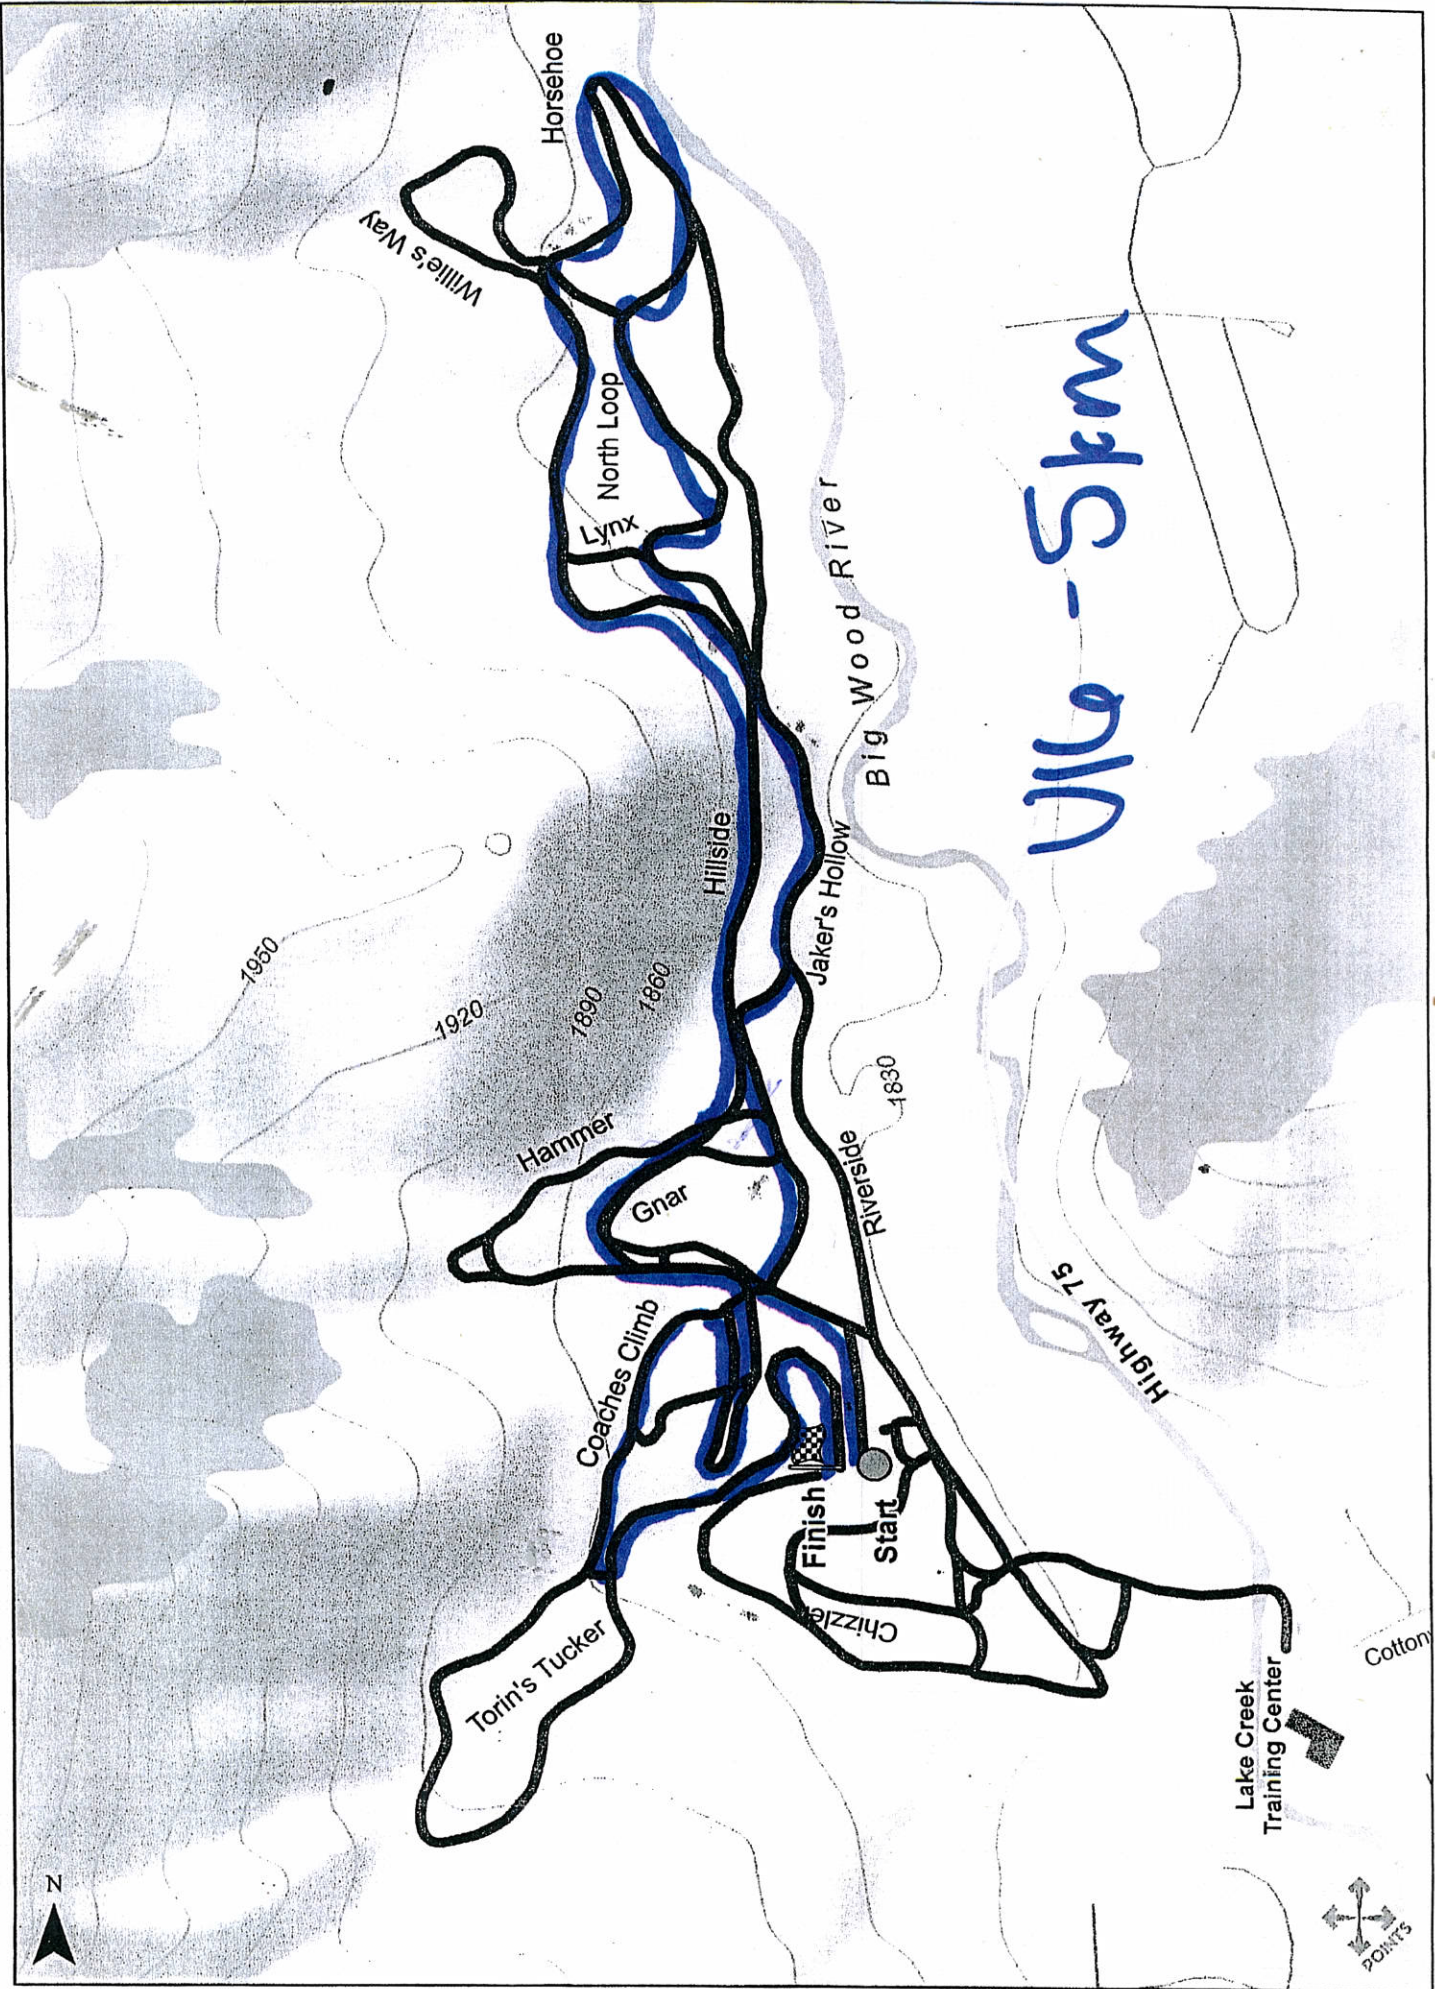

Lake Creek Nordic Ski Trails

116-5km